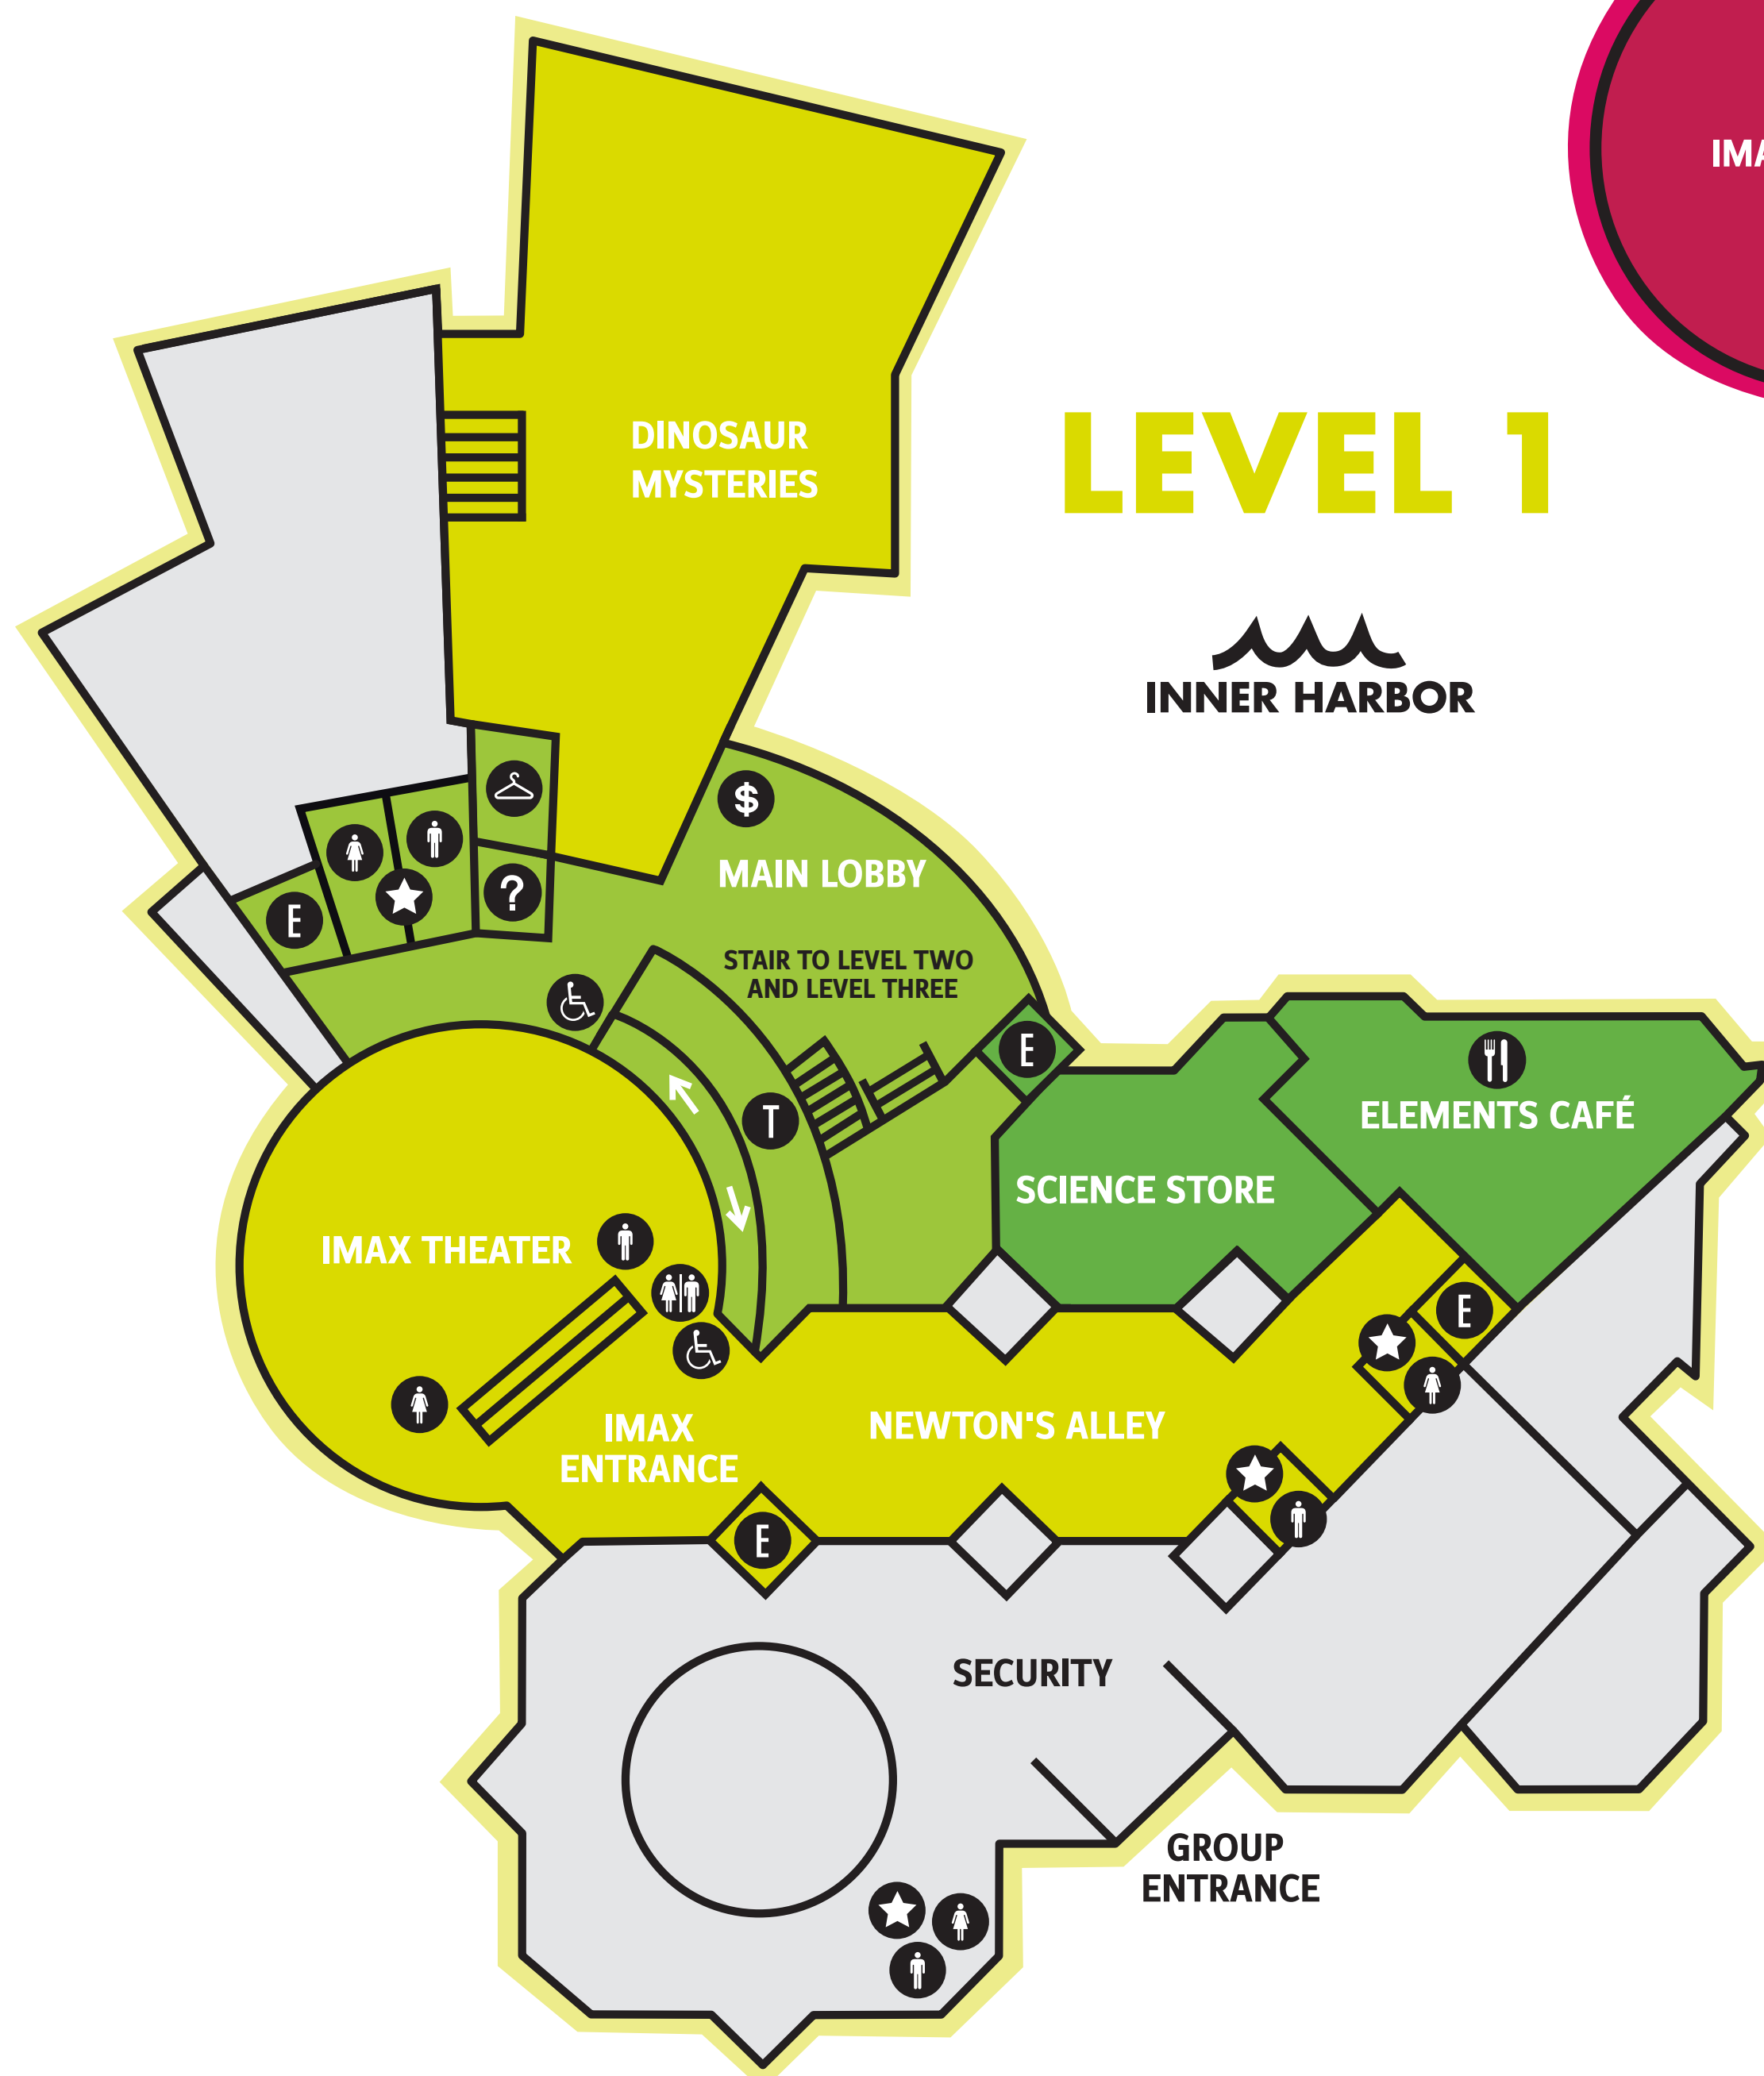

# LEVEL 3

INNER HARBOR

# LEVEL 4/ROOF CROSBY RAMSEY MEMORIAL OBSERVATORY

Access to the Observatory can be found using the double elevators near Security on level 1, near Life Beyond Earth on Level 2 and behind The Shed on Level 3.  
\*Posted hours only.

# LEVEL 2

INNER HARBOR

# LEVEL 1

INNER HARBOR

- ATM
- MEN'S RESTROOM
- CAFE
- TICKETS
- COAT ROOM
- UNISEX RESTROOM
- ELEVATOR
- WOMEN'S RESTROOM
- INFORMATION
- BABY CHANGING STATION IN RESTROOMS