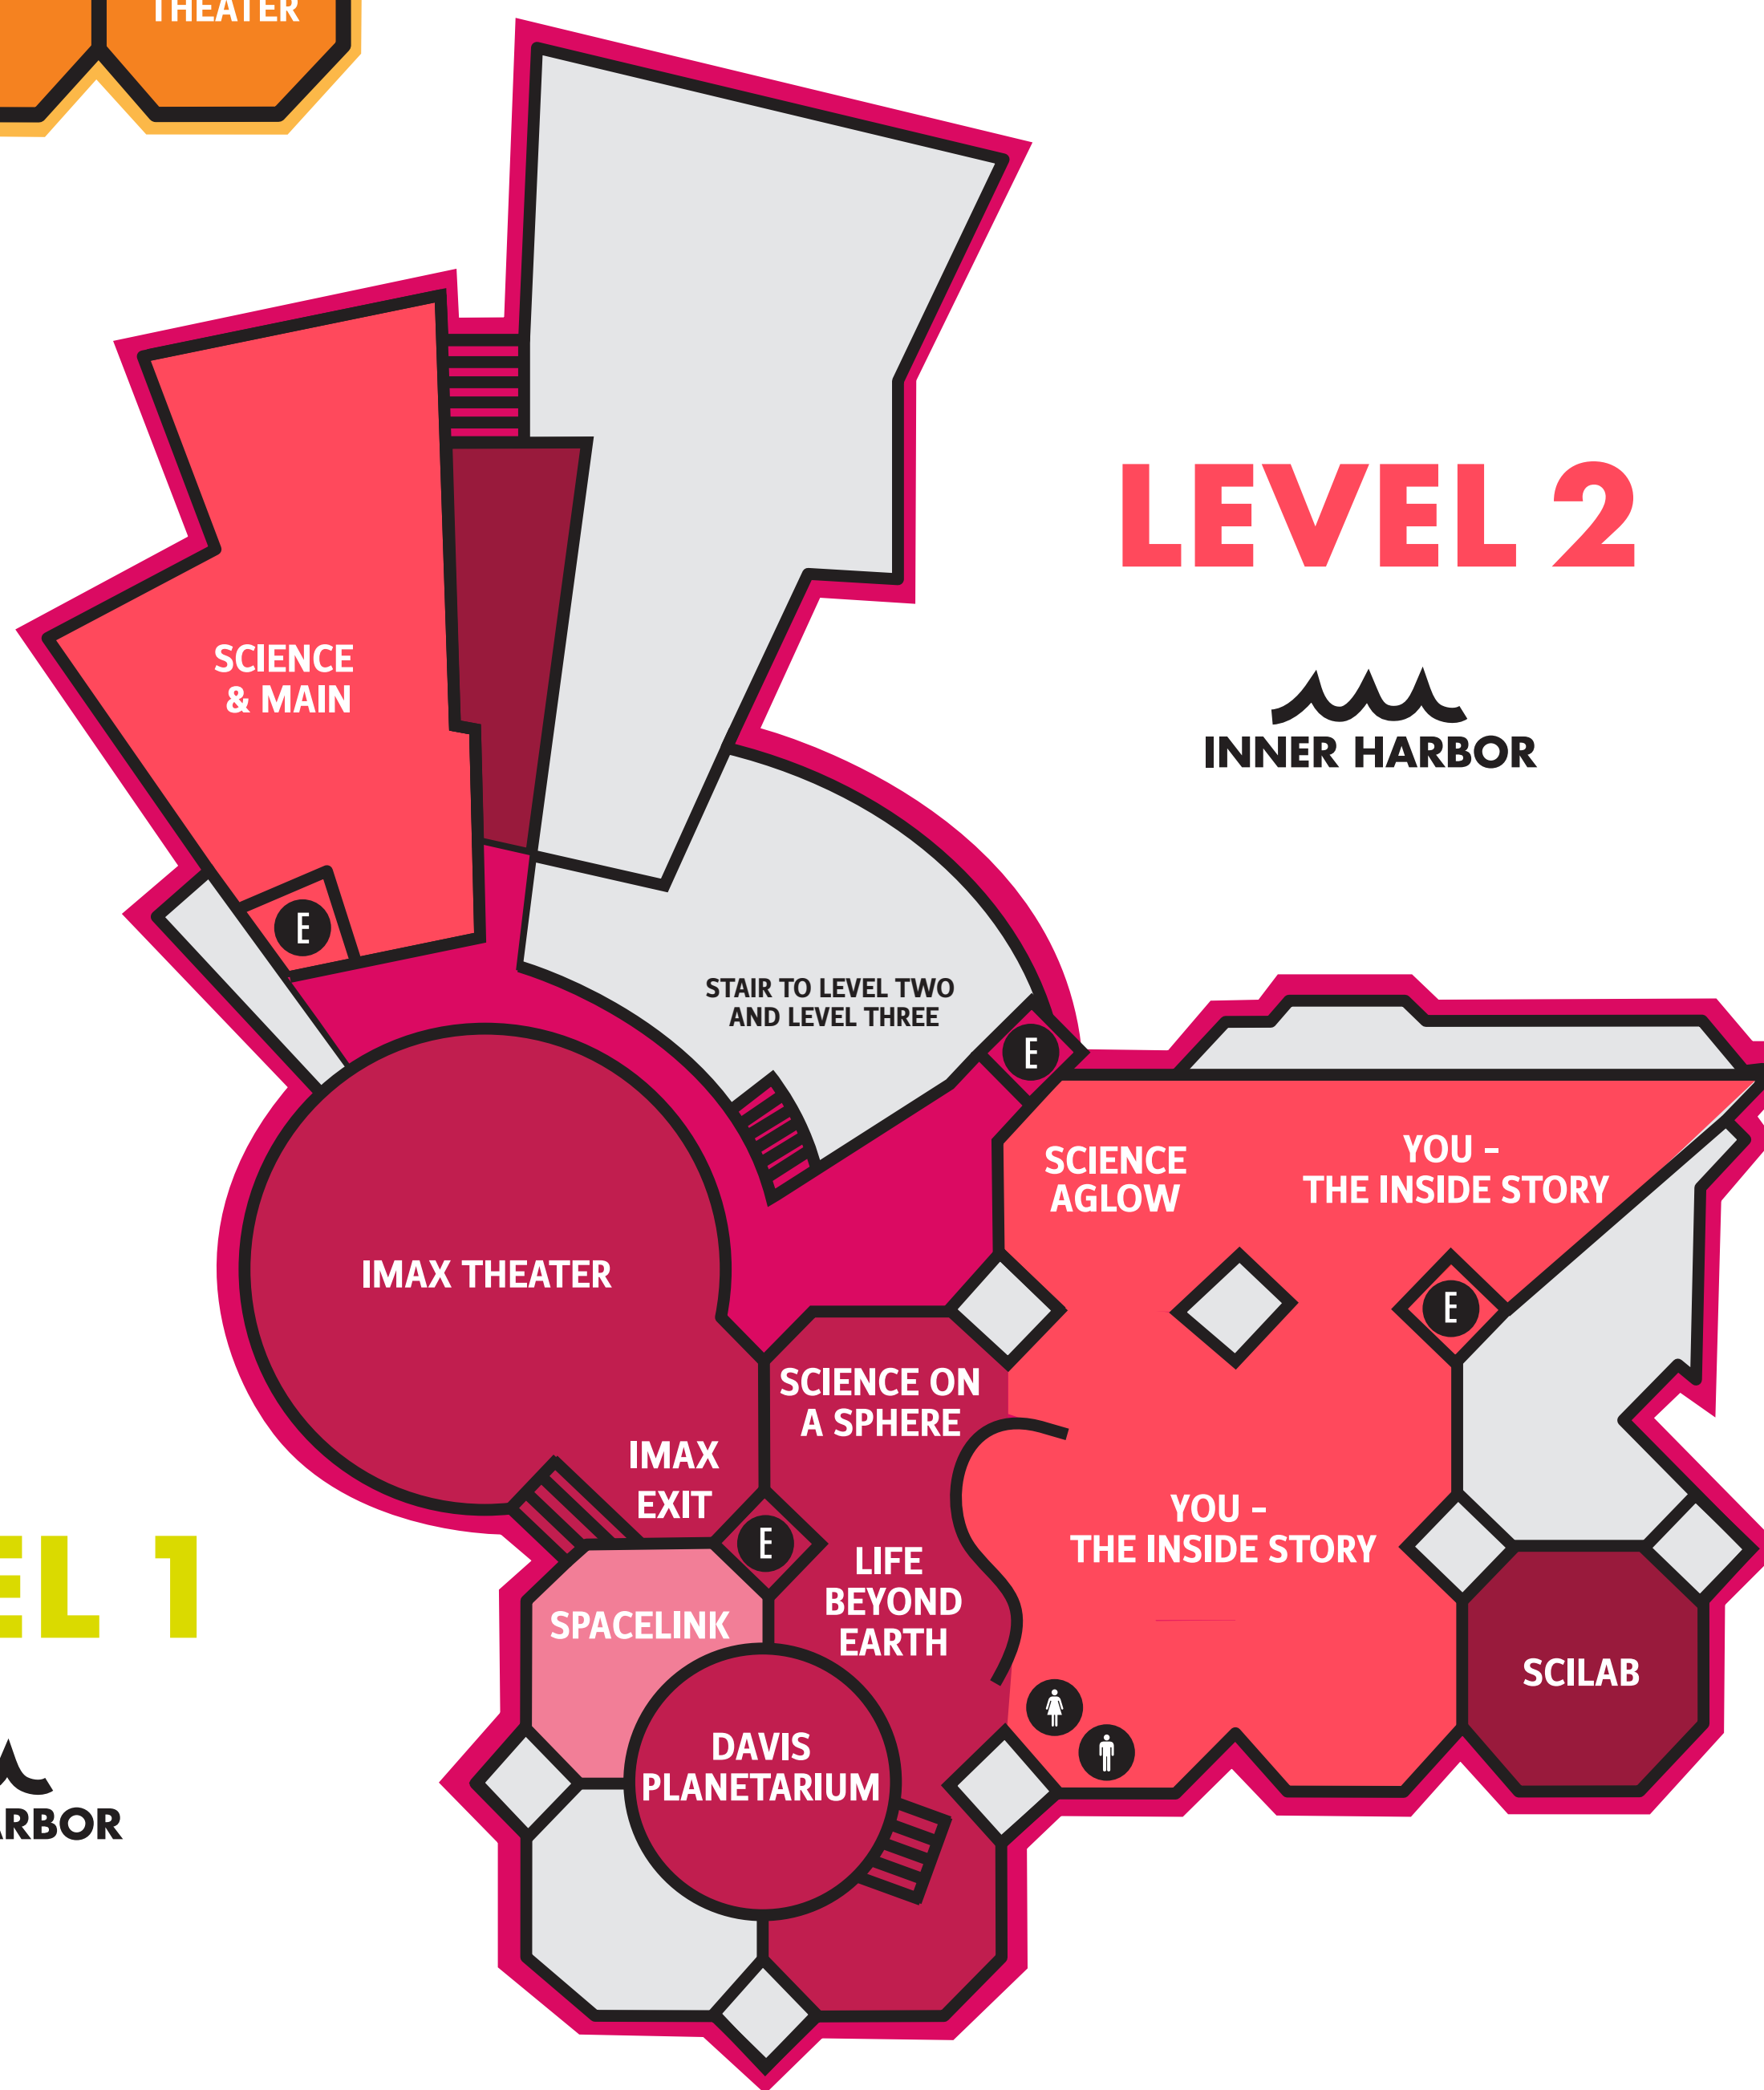

# LEVEL 3

INNER HARBOR

# LEVEL 4/ROOF CROSBY RAMSEY MEMORIAL OBSERVATORY

Access to the Observatory can be found using the double elevators near Security on level 1, near Life Beyond Earth on Level 2 and behind The Shed on Level 3.  
\*Posted hours only.

# LEVEL 2

INNER HARBOR

# LEVEL 1

INNER HARBOR

- ATM
- MEN'S RESTROOM
- CAFE
- TICKETS
- COAT ROOM
- UNISEX RESTROOM
- ELEVATOR
- WOMEN'S RESTROOM
- INFORMATION
- BABY CHANGING STATION IN RESTROOMS