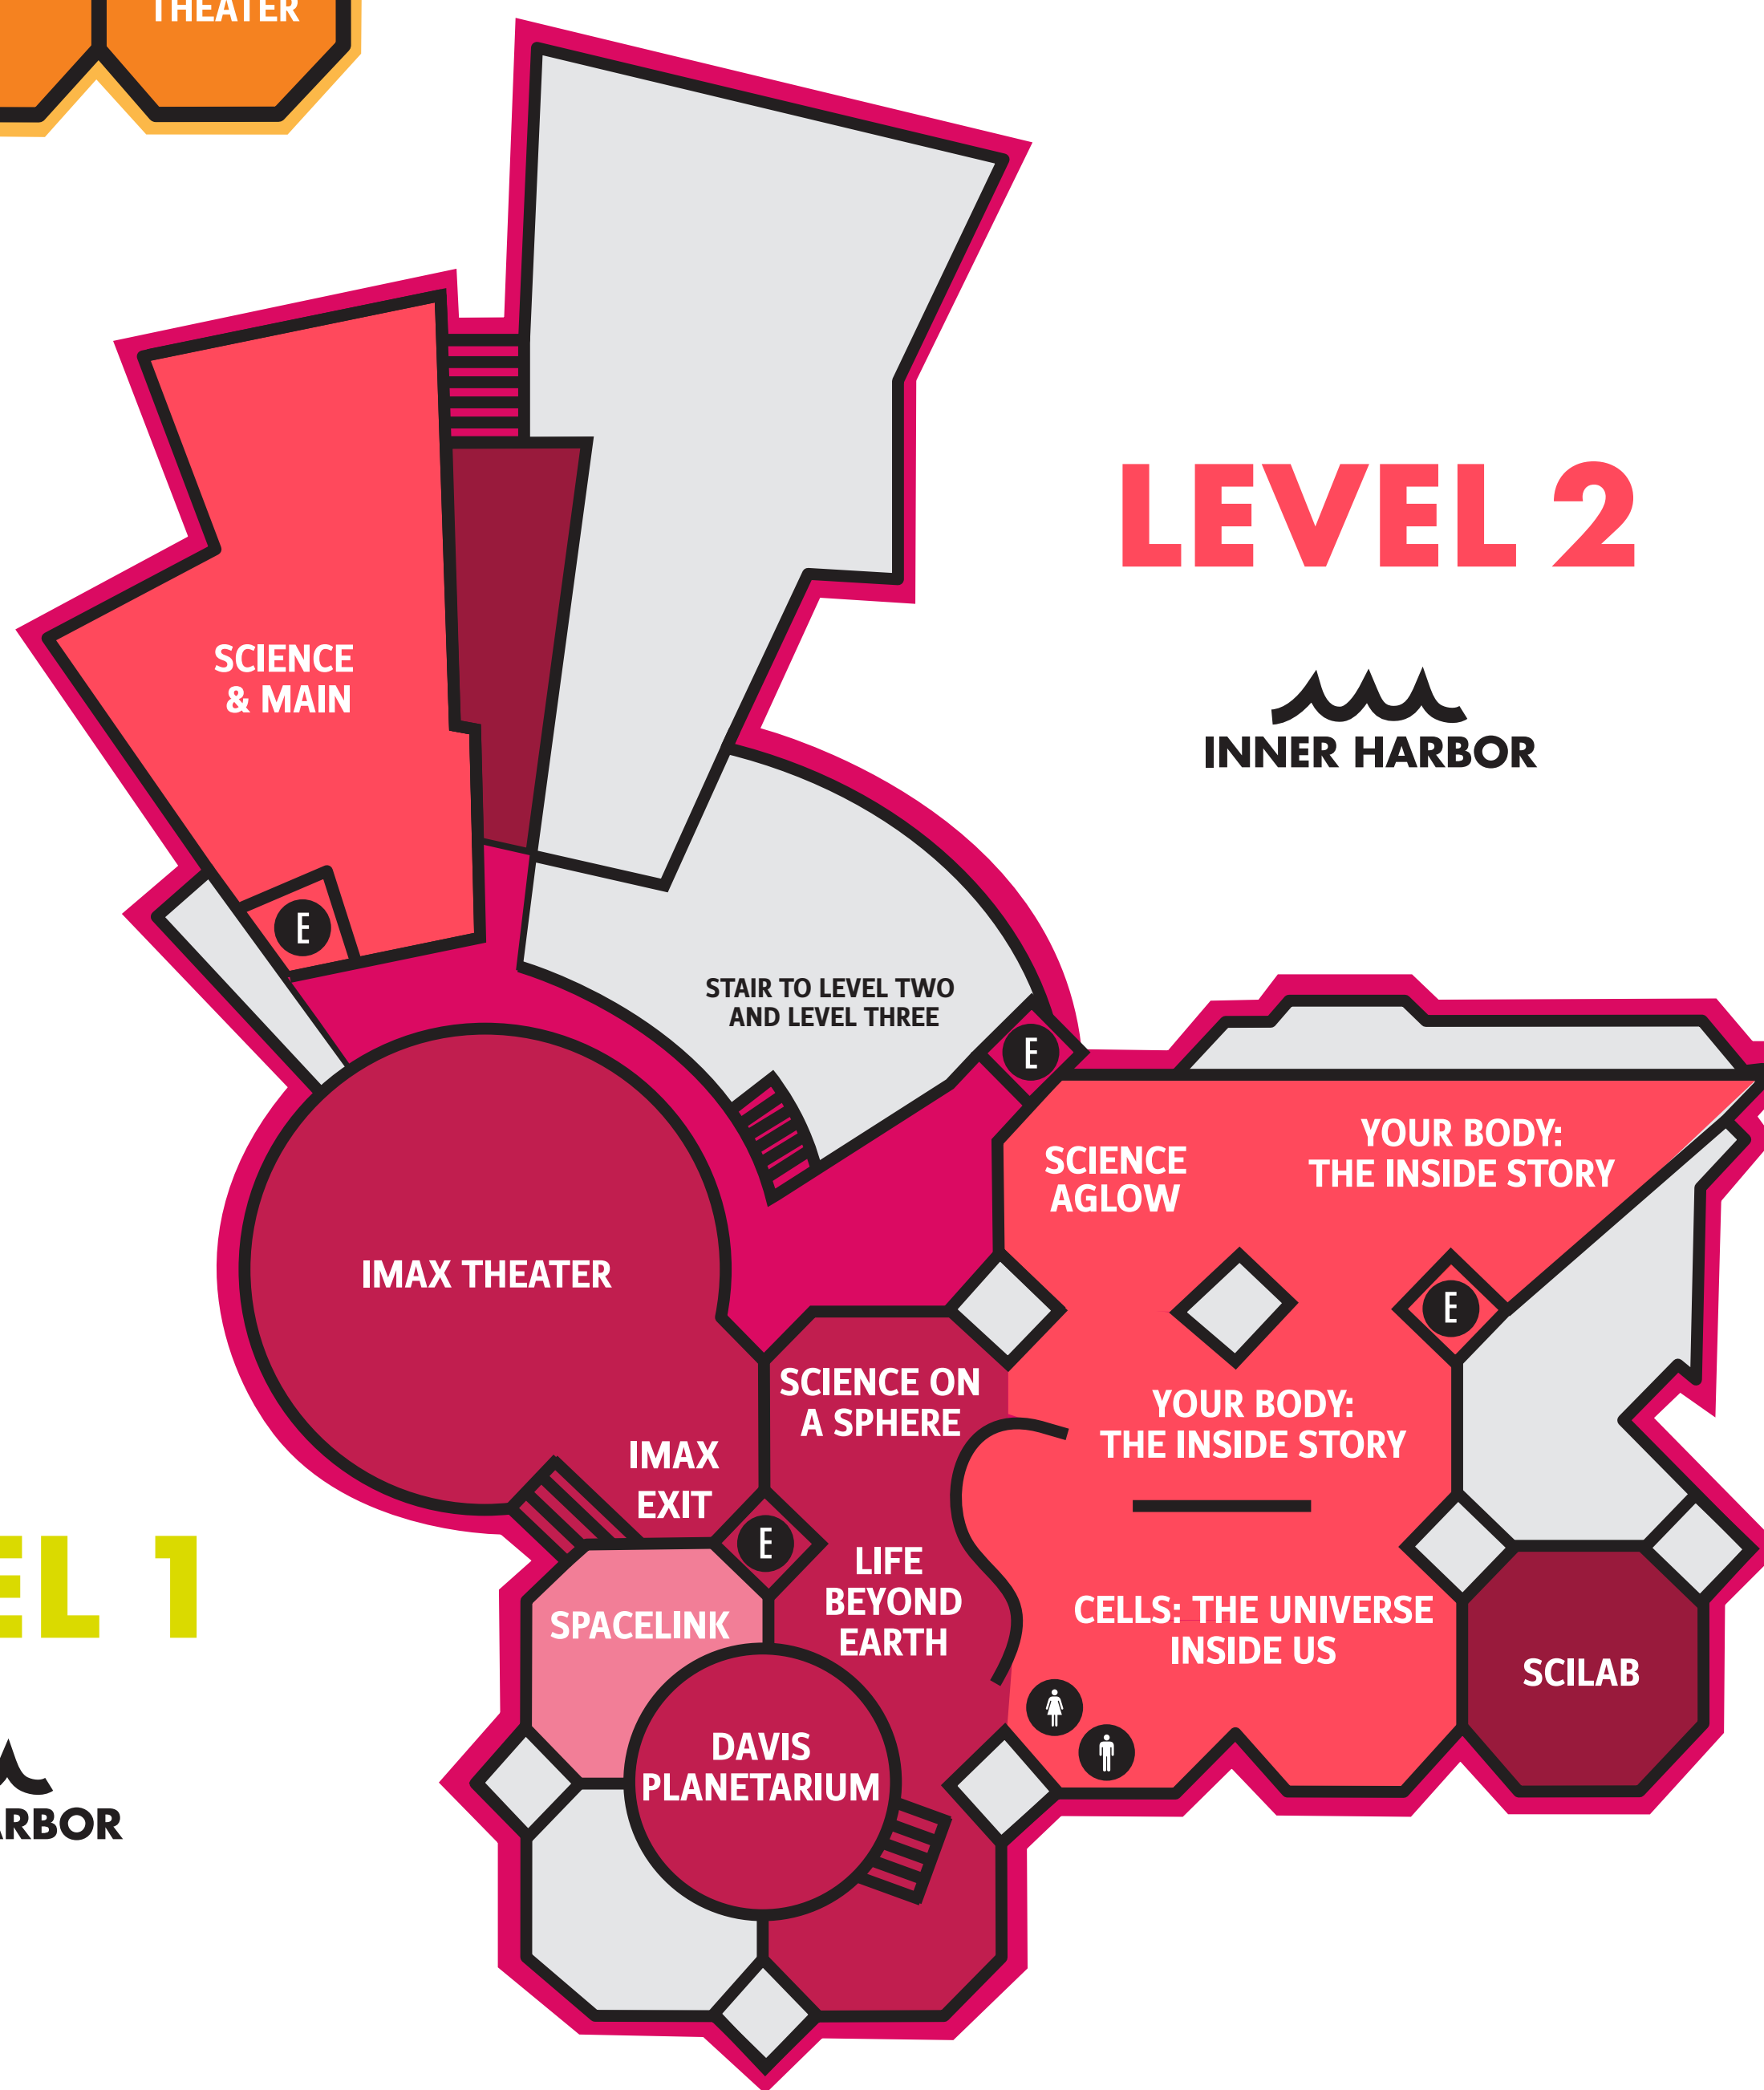

LEVEL 3

INNER HARBOR

LEVEL 4/ROOF
CROSBY RAMSEY MEMORIAL OBSERVATORY

Access to the Observatory can be found using the double elevators near Security on level 1, near Life Beyond Earth on Level 2 and behind The Shed on Level 3. *Posted hours only.

LEVEL 2

INNER HARBOR

LEVEL 1

INNER HARBOR

- ATM
- CAFE
- COAT ROOM
- ELEVATOR
- INFORMATION
- MEN'S RESTROOM
- TICKETS
- UNISEX RESTROOM
- WOMEN'S RESTROOM
- BABY CHANGING STATION IN RESTROOMS