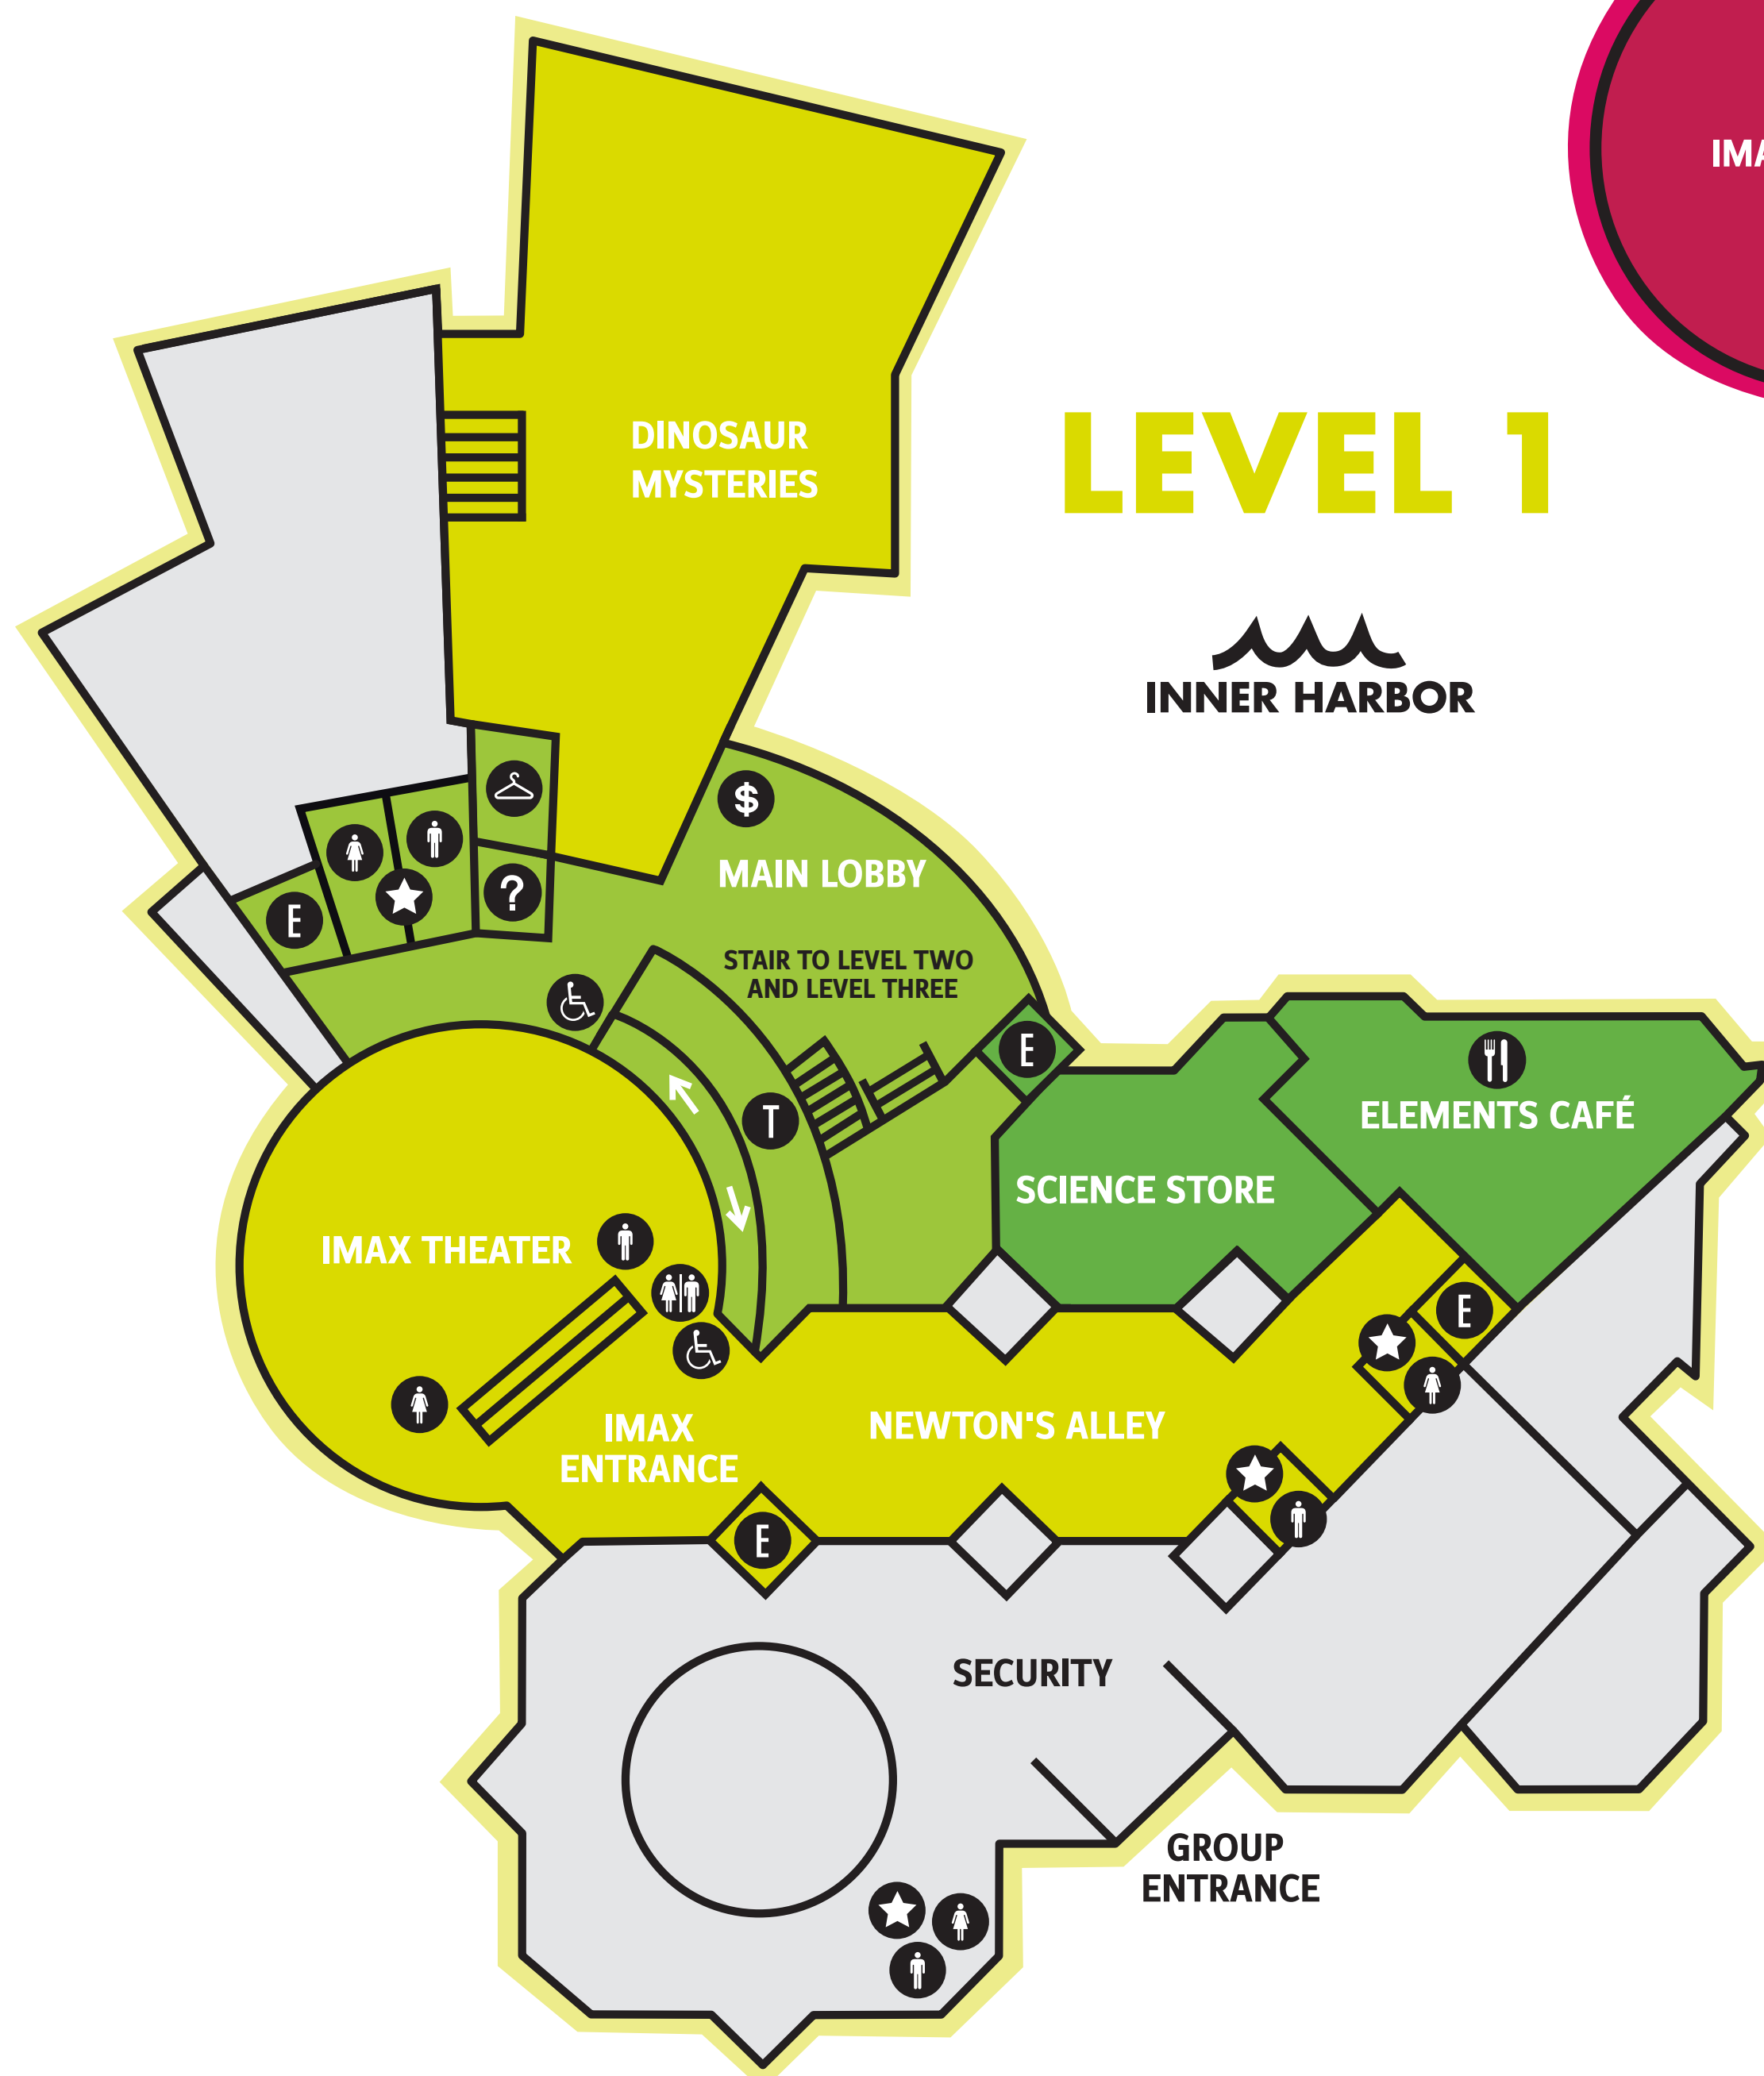

LEVEL 3

INNER HARBOR

LEVEL 4/ROOF
CROSBY RAMSEY MEMORIAL OBSERVATORY

Access to the Observatory can be found using the double elevators near Security on level 1, near Life Beyond Earth on Level 2 and behind The Shed on Level 3. *Posted hours only.

LEVEL 2

INNER HARBOR

LEVEL 1

INNER HARBOR

- ATM
- CAFE
- COAT ROOM
- ELEVATOR
- INFORMATION
- MEN'S RESTROOM
- TICKETS
- UNISEX RESTROOM
- WOMEN'S RESTROOM
- BABY CHANGING STATION IN RESTROOMS