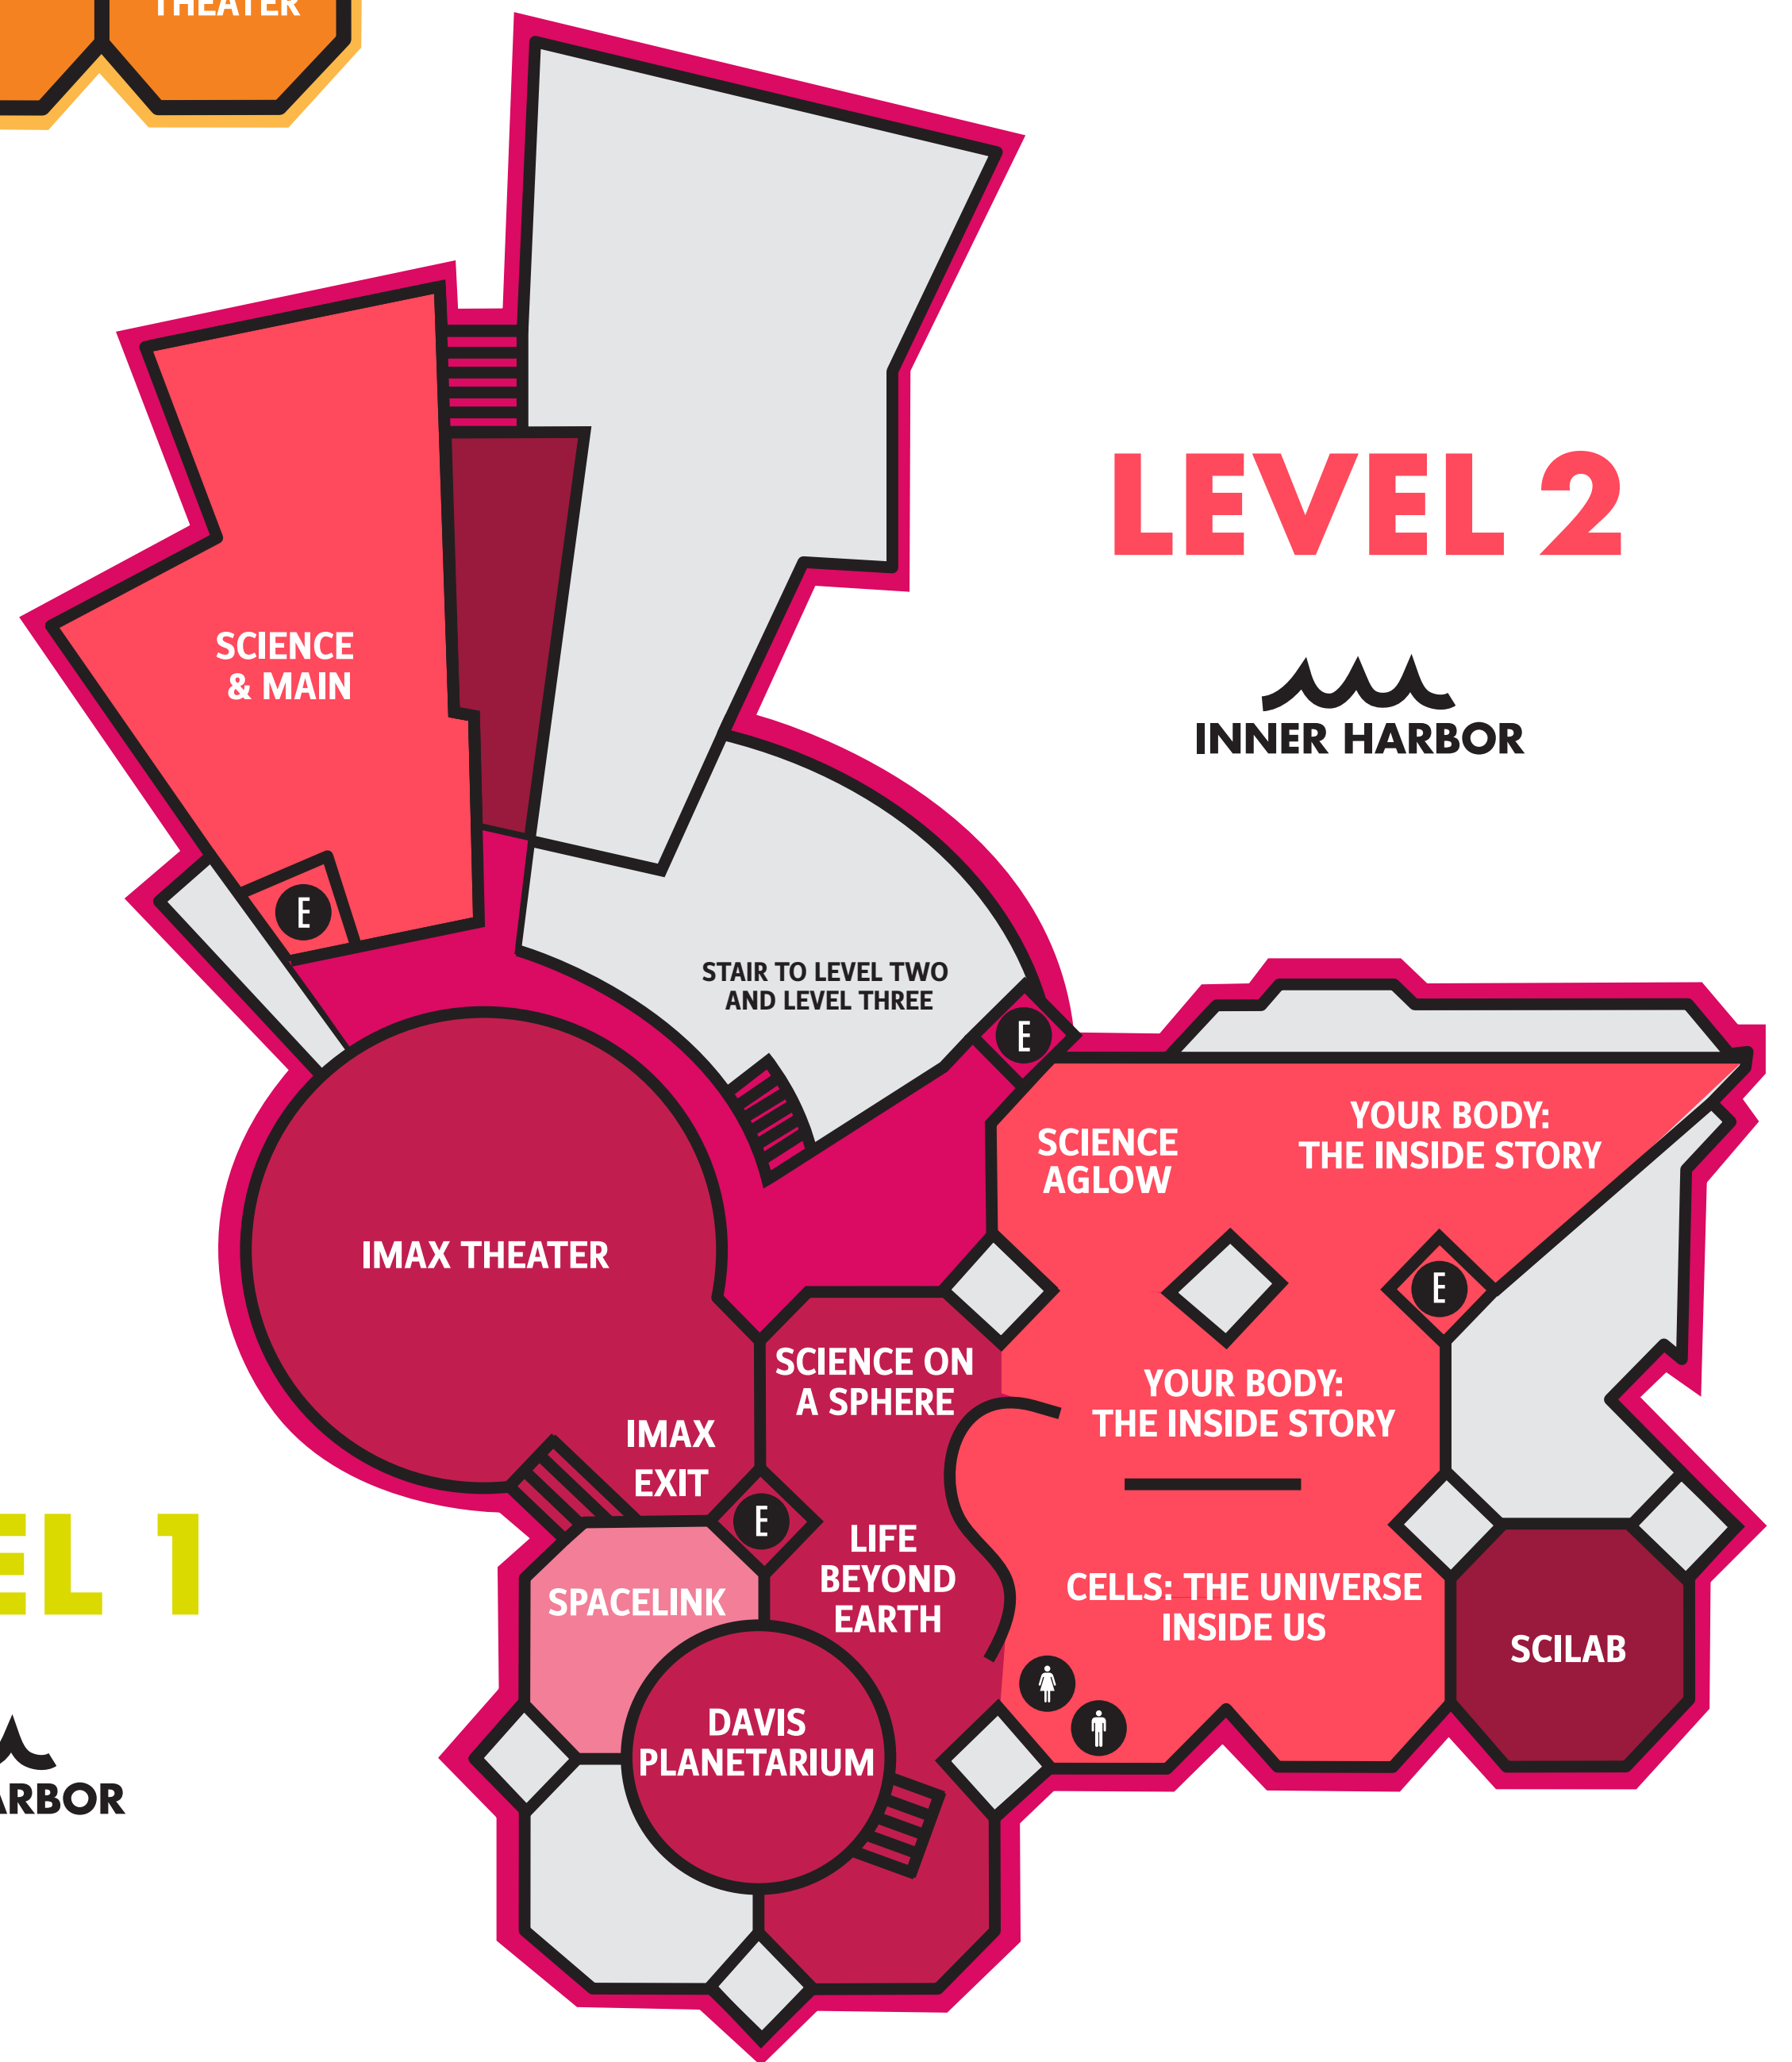

LEVEL 3

INNER HARBOR

LEVEL 4/ROOF CROSBY RAMSEY MEMORIAL OBSERVATORY

Access to the Observatory can be found using the double elevators near Security on Level 1, near Life Beyond Earth on Level 2 and near the restrooms on Level 3. *Posted hours only

LEVEL 2

INNER HARBOR

LEVEL 1

INNER HARBOR

- ATM
- MEN'S RESTROOM
- CAFE
- TICKETS
- COAT ROOM
- UNISEX RESTROOM
- ELEVATOR
- WOMEN'S RESTROOM
- INFORMATION
- BABY CHANGING STATION IN RESTROOMS