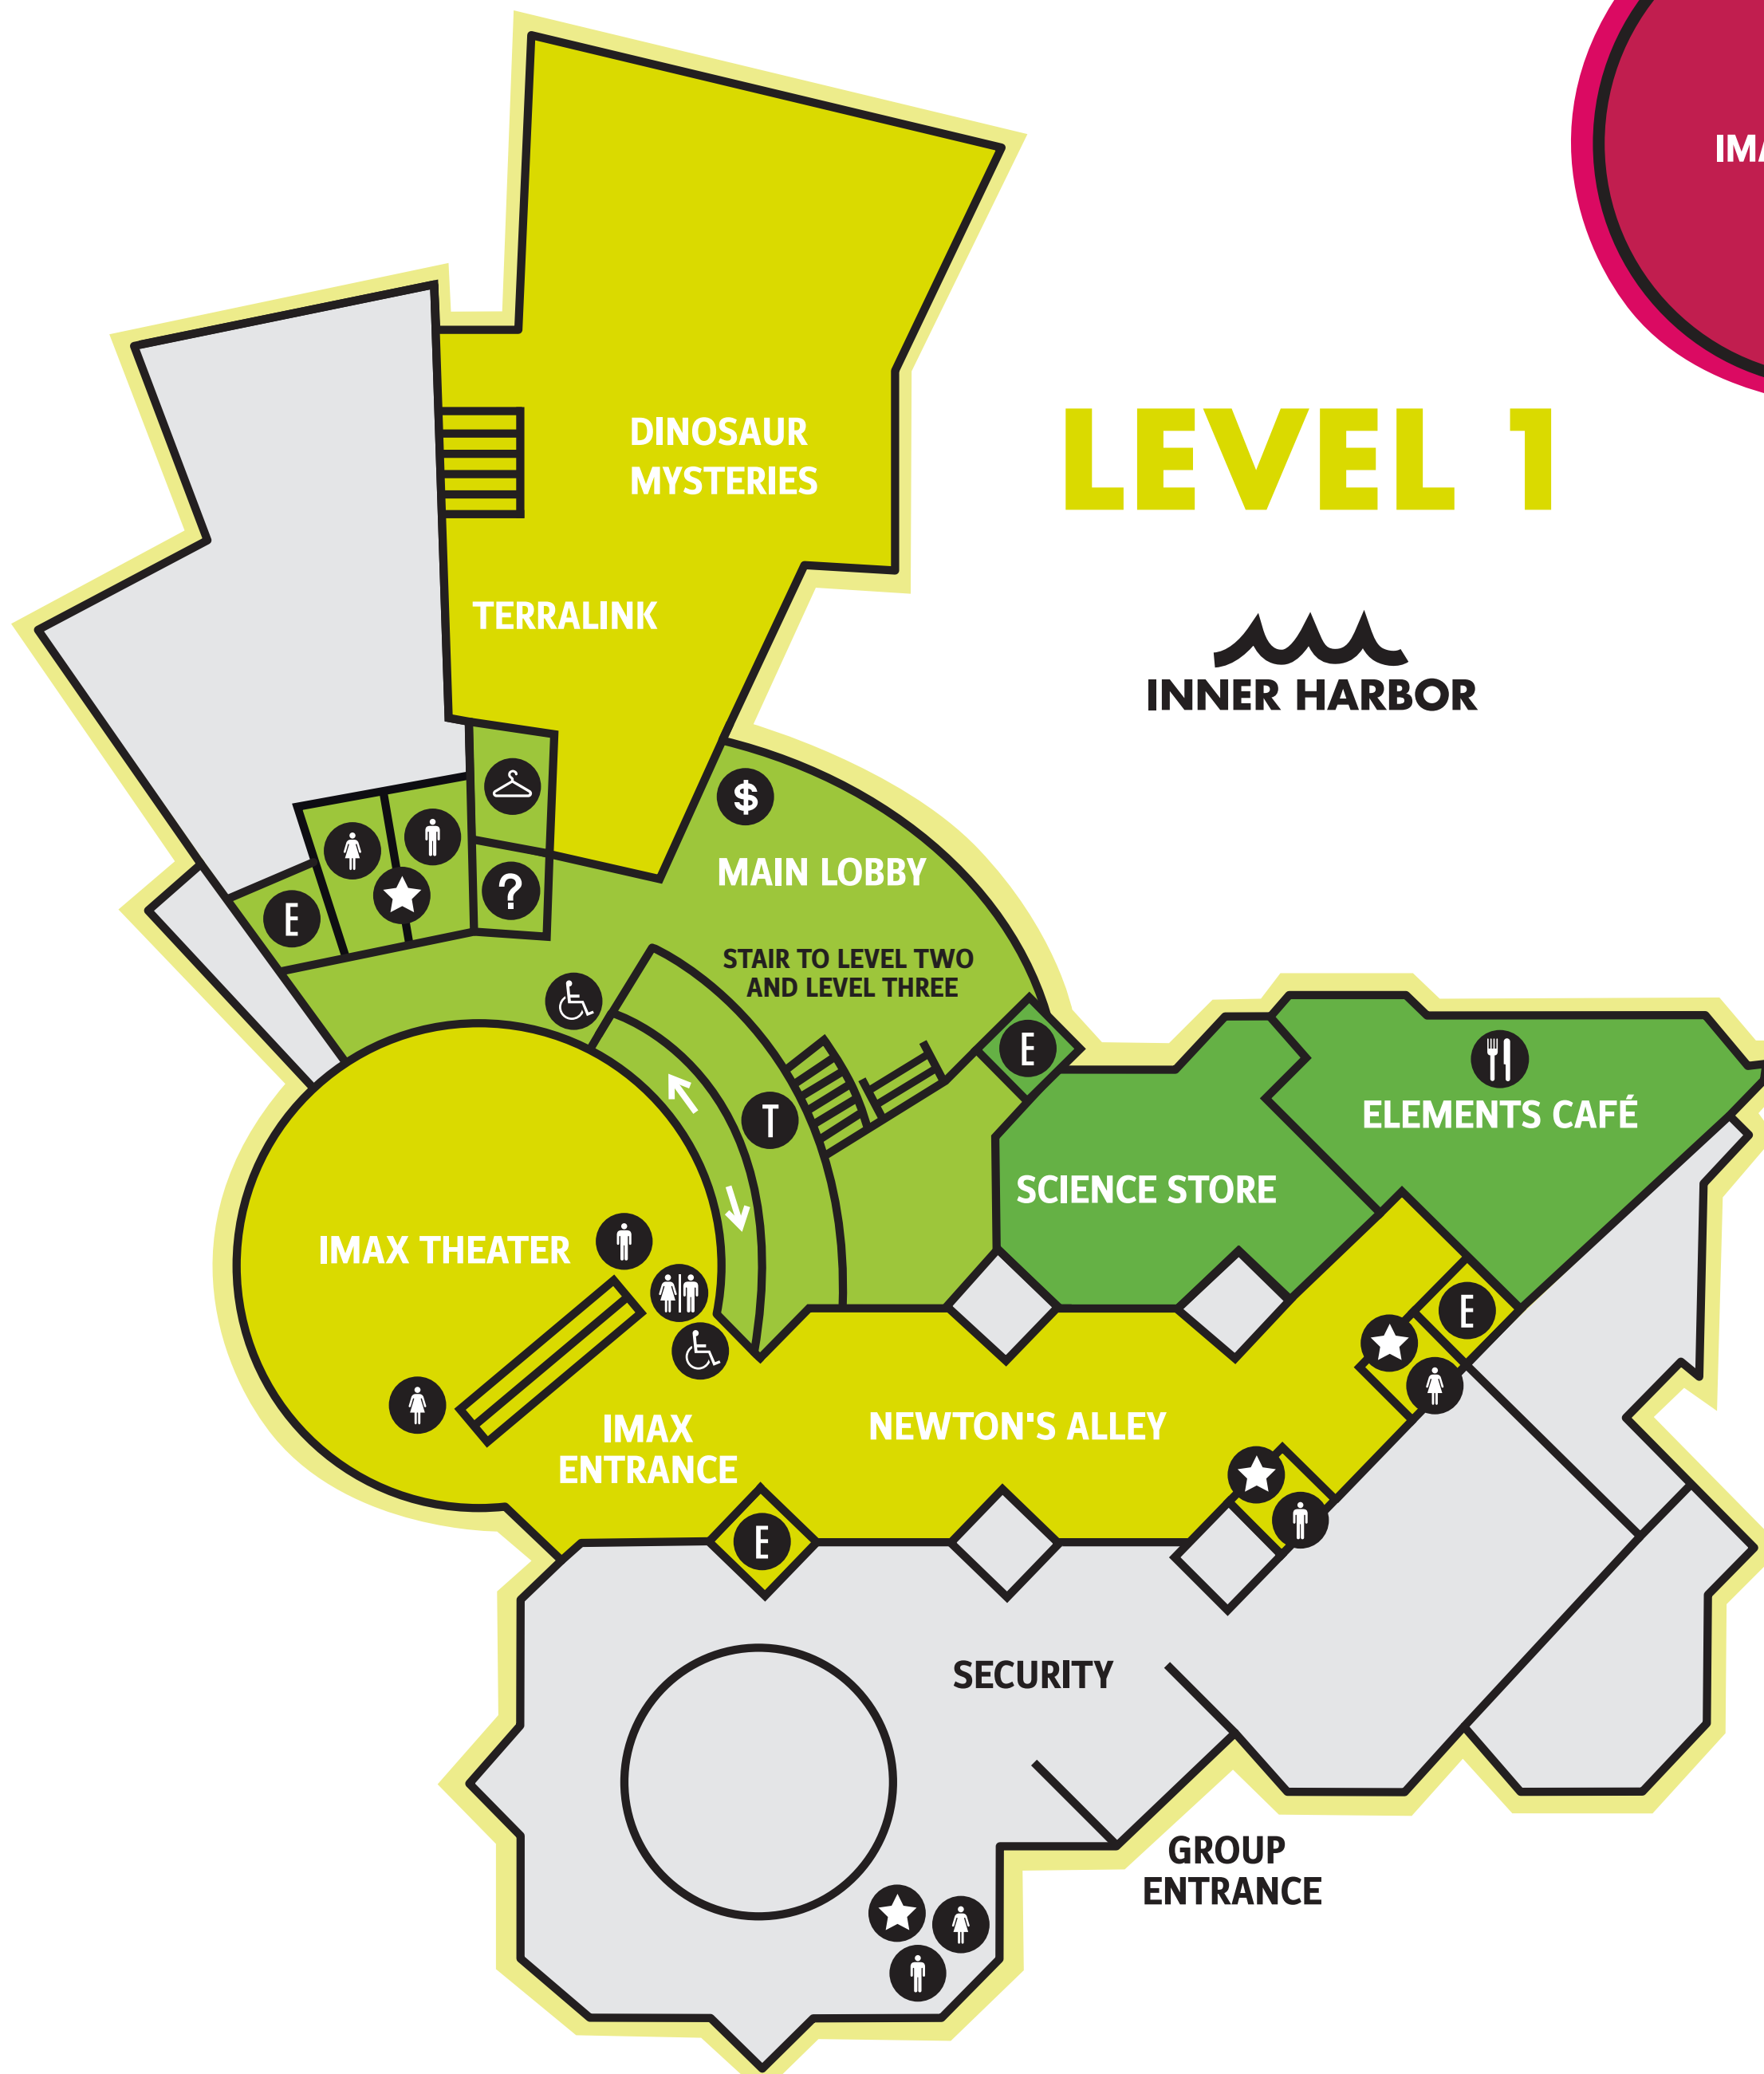

LEVEL 3

INNER HARBOR

LEVEL 4/ROOF CROSBY RAMSEY MEMORIAL OBSERVATORY

Access to the Observatory can be found using the double elevators near Security on Level 1, near Life Beyond Earth on Level 2 and near the restrooms on Level 3. *Posted hours only

LEVEL 2

INNER HARBOR

LEVEL 1

INNER HARBOR

- ATM
- MEN'S RESTROOM
- CAFE
- TICKETS
- COAT ROOM
- UNISEX RESTROOM
- ELEVATOR
- WOMEN'S RESTROOM
- INFORMATION
- BABY CHANGING STATION IN RESTROOMS